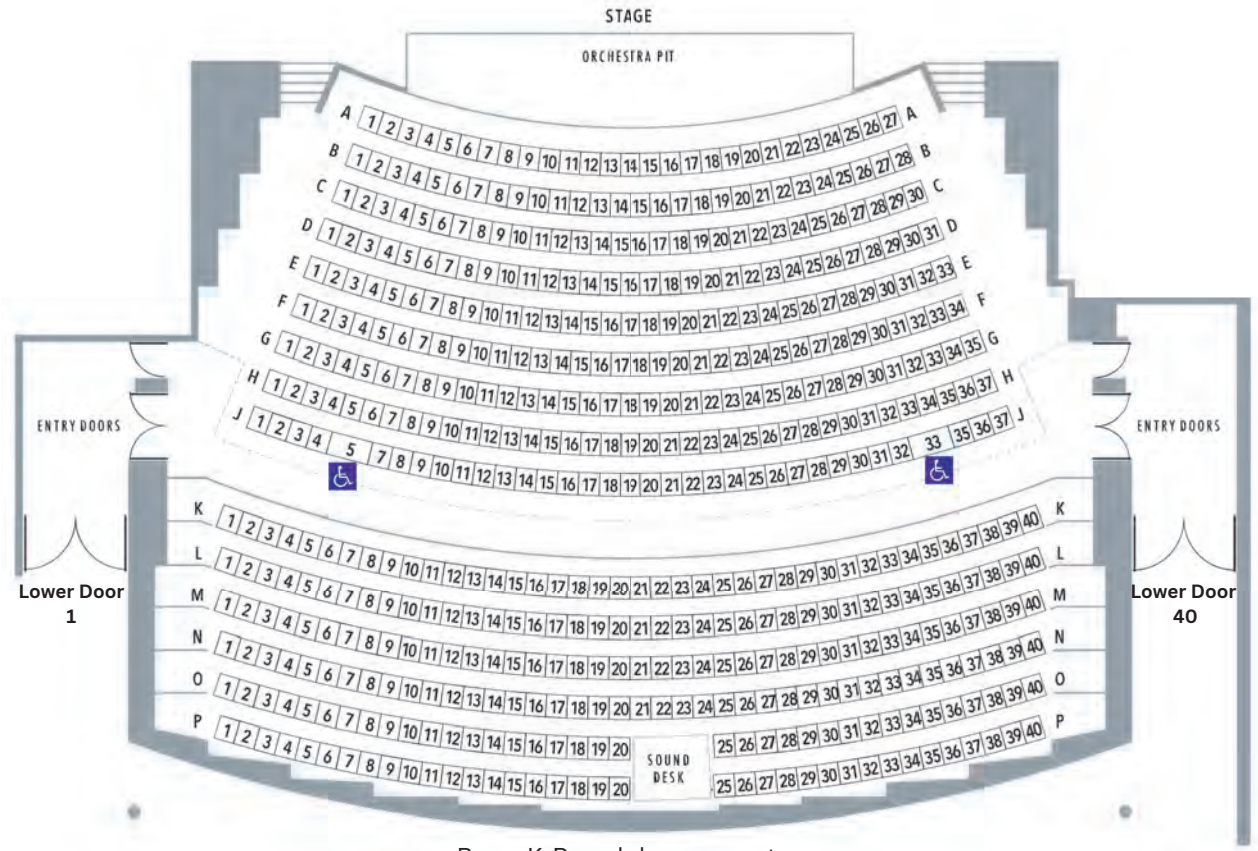

FRANKSTON ARTS CENTRE

STALLS

Rows K-P each have one step

DRESS CIRCLE STAIR ACCESS ONLY

All rows are stair access