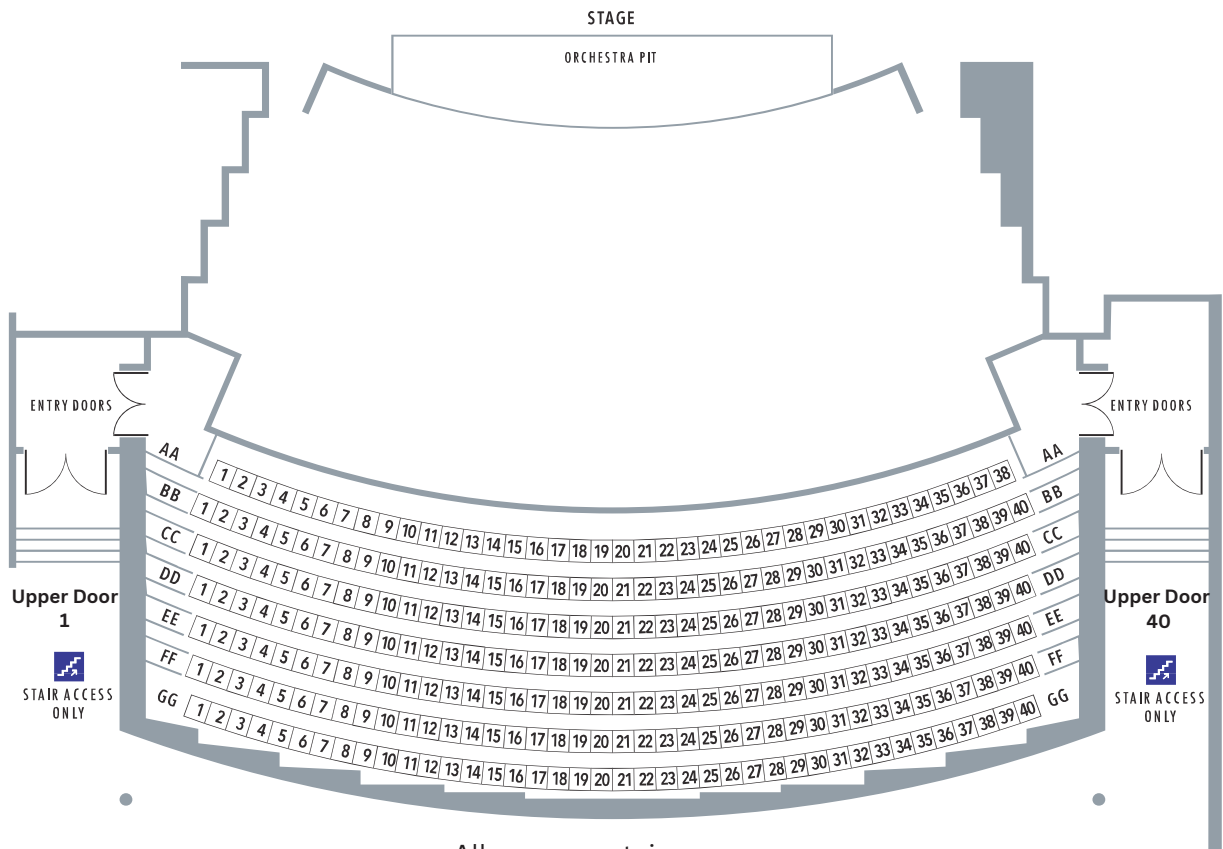

FRANKSTON ARTS CENTRE

STALLS

Rows K-P each have one step

DRESS CIRCLE STAIR ACCESS ONLY

All rows are stair access